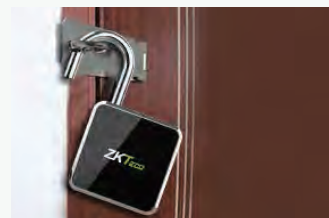

PADLOCK

Smart Fingerprint Padlock

Fingerprint
Unlock

LED
Indicator

USB
Rechargeable

Specification:

Material	Stainless steel
Color	Black/Silver
Battery Life	1,000 scans
Fingerprint Capacity	10
Fingerprint Sensor	Semi-conductor/Silicon
Dimension	20*53*53 mm
Charge Port	Micro-USB port

Features :

- Easy to operate
- Easy to carry, small and lightweight
- USB rechargeable & extreme long battery life
- Widely use for bicycle, door gate, locker
- Low battery warning

Applicable Scenarios:

Door